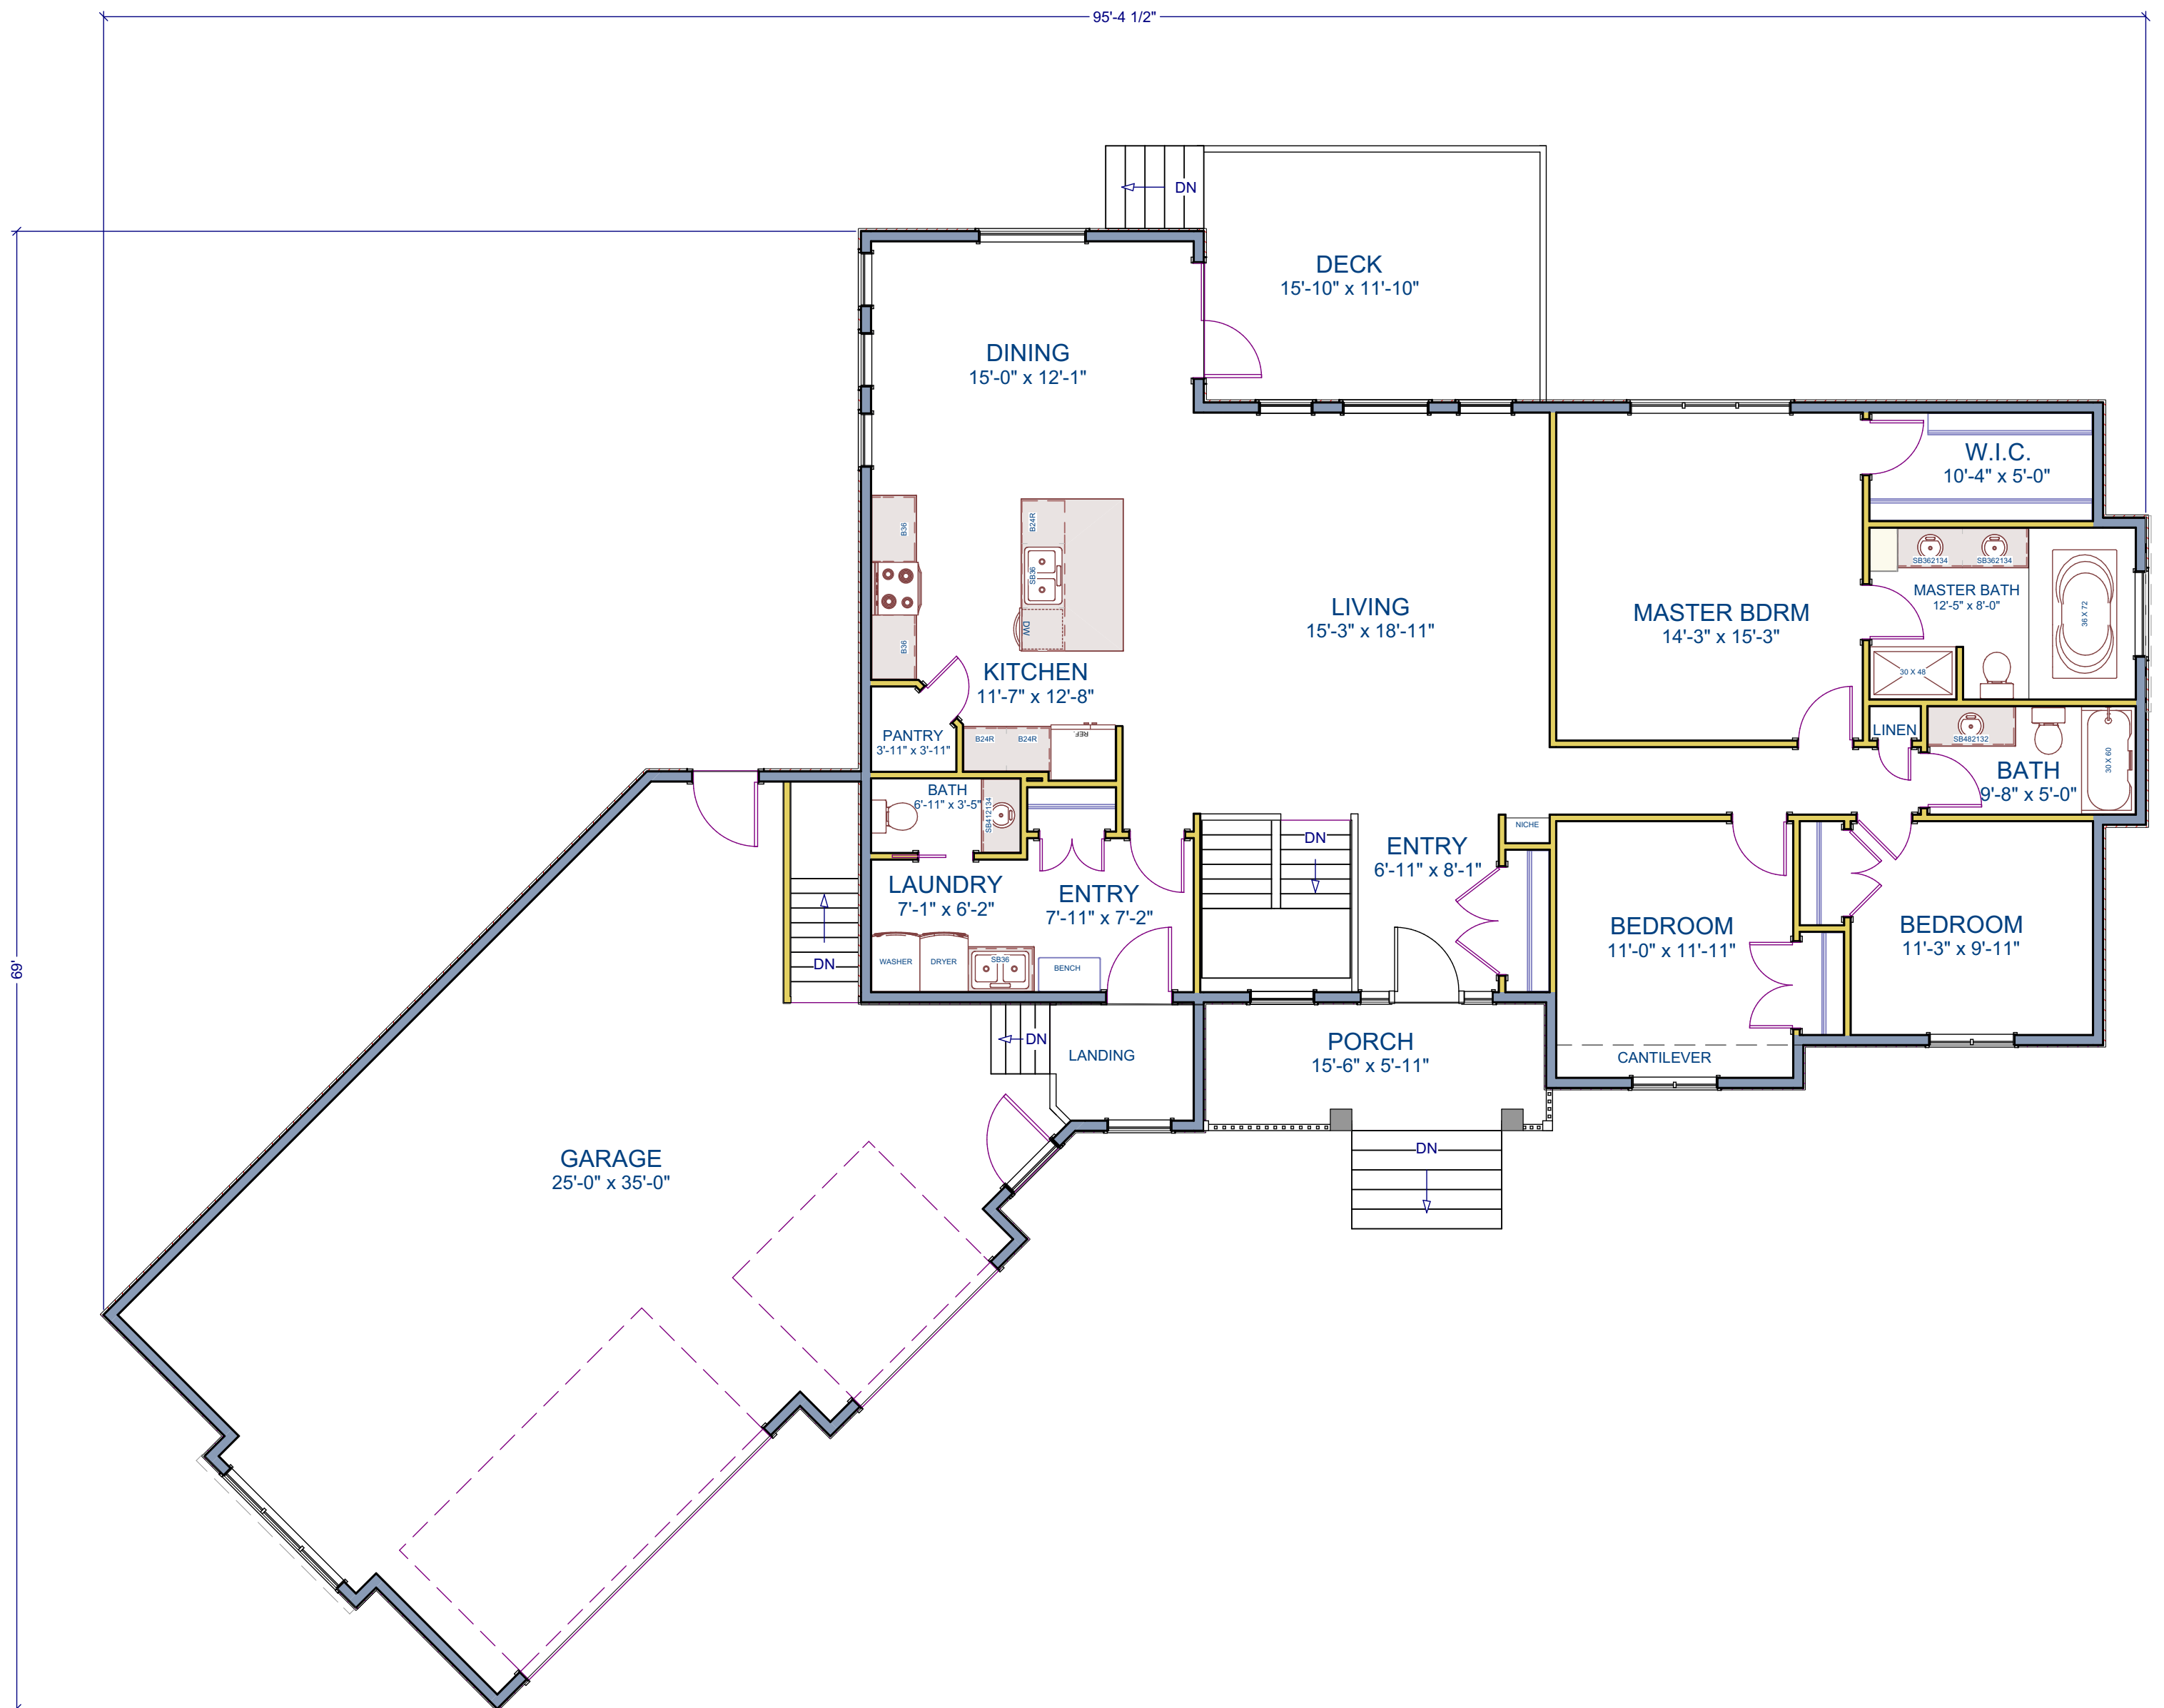

**YURISHKO RESIDENCE**

**MAIN FLOOR PLAN**

STYLE: SINGLE STORY  
 HOUSE: 1857 SQ. FT.  
 GARAGE: 1096 SQ. FT.  
 PORCH: 96 SQ. FT.  
 WIDTH / DEPTH: 95'-4 1/2" X 69'-0"

FEATURES:  
 - 3 BEDROOMS  
 - ENSUITE & WALK IN CLOSET  
 IN MASTER BEDROOM  
 - MAIN FLOOR LAUNDRY  
 - CONCRETE BASEMENT

**FRONT ELEVATION**